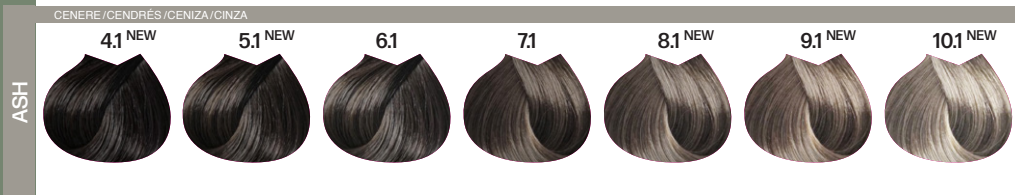

B.life COLOUR PALETTE

0% ZERO AMMONIA 65 shades + 12 toners

BLOSSOM GLOW

*same formula of: 5.77 / 6.77 / 7.77