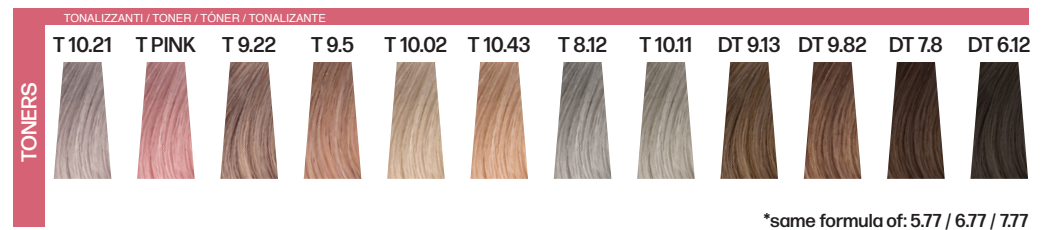

B.life COLOUR PALETTE

0% ZERO AMMONIA 65 shades + 12 toners

BLOSSOM GLOW

*same formula of: 5.77 / 6.77 / 7.77